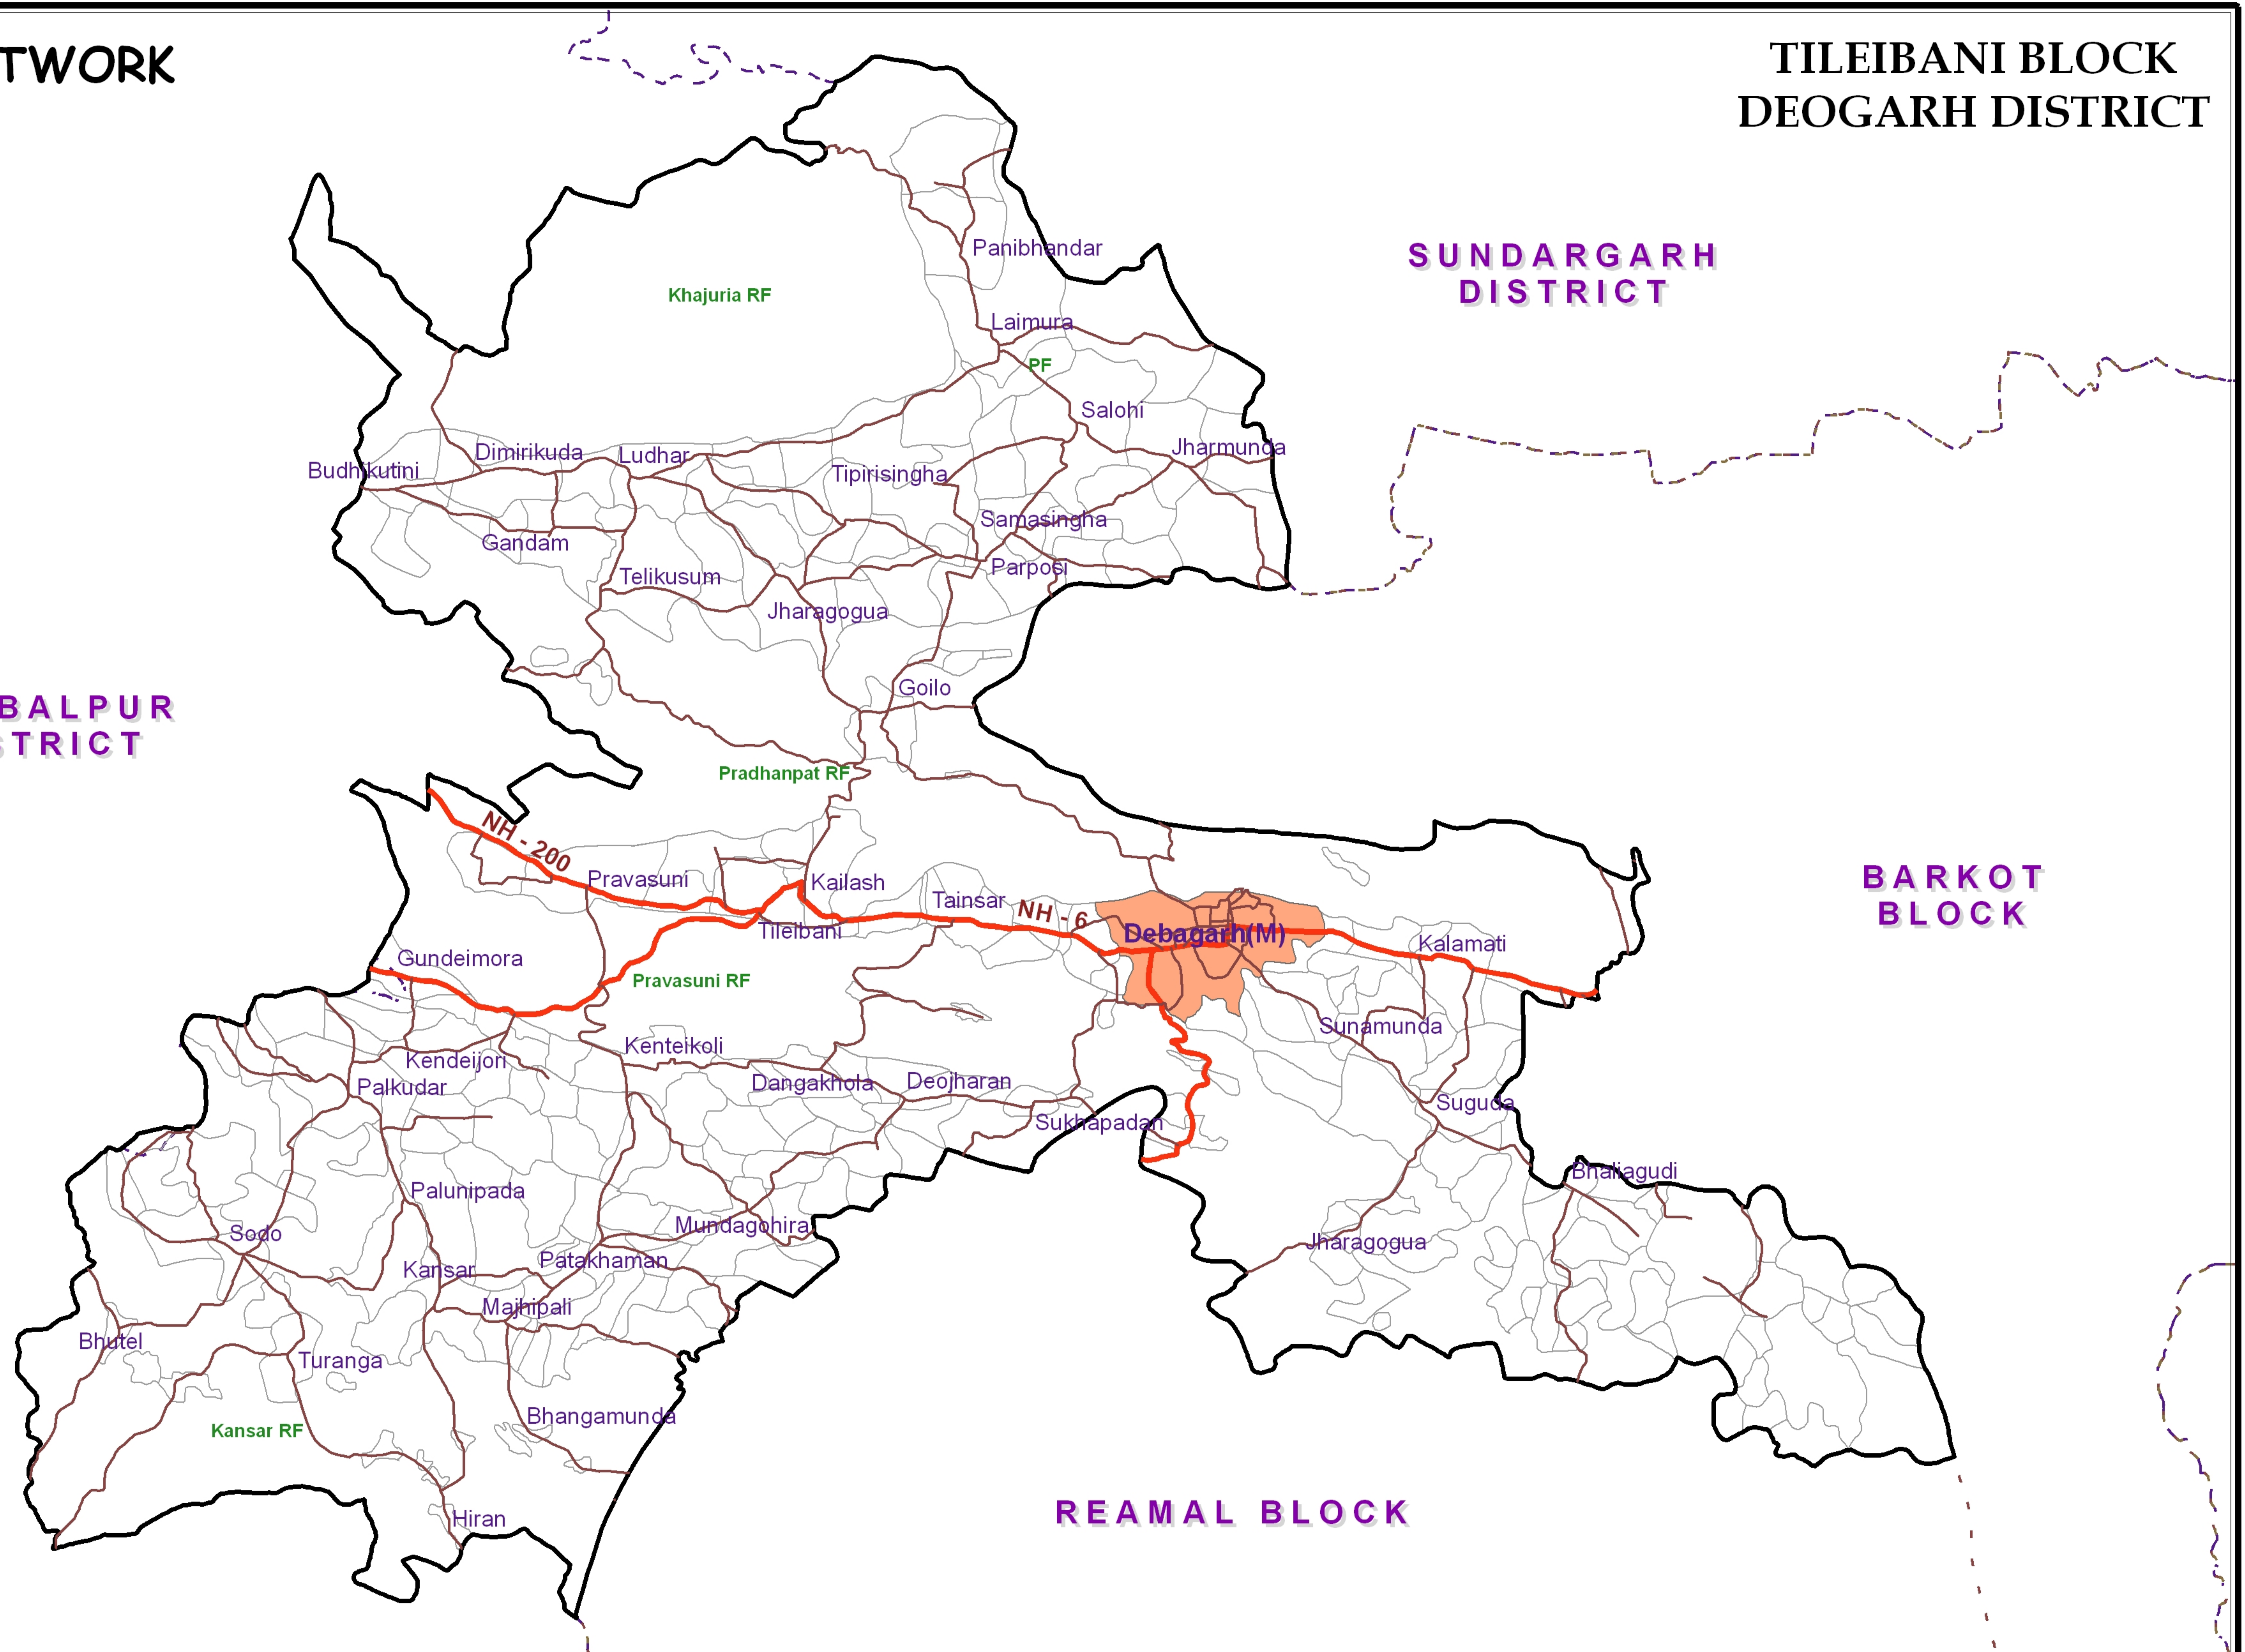

ROAD NETWORK

TILEIBANI BLOCK DEOGARH DISTRICT

INDIA	ODISHA	DEOGARH	LEGEND		Map Composed By: GIS Division, NIC, Bhubaneswar
<p>Odisha</p>	<p>Deogarh</p>	<p>Tileibani Block</p>	<ul style="list-style-type: none"> NH Road Other Road 	<ul style="list-style-type: none"> Block Boundary Village Boundary Town 	<p>SCALE:</p> <p>10 5 0 10 Kilometers</p>